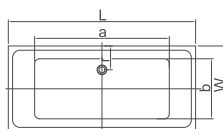

Y7AZ01

Y7AZ25 (BI Matt-Matt White)

ACCESSORI ACCESSORIES

Y7AY01

Piletta click clack Tubo e sifone di scarico
Brass bath tub drain with overflow
pipe click-clack

DISEGNO TECNICO TECHNICAL DESIGN

| Item | L | W | H | a | b | h | d | r | NW (KG) | GW (KG) | VV (L) |
|------|------|-----|-----|------|-----|-----|----|-----|---------|---------|--------|
| Y7AX | 1700 | 780 | 600 | 1200 | 460 | 450 | 60 | 230 | 45 | 53 | 320 |