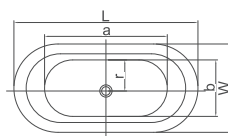

01 BIANCO/ WHITE
WEISS/ BLANCO

25 BIANCO MATT/ WHITE MATT
WEISS MATT/ BLANCO MATE

BT_01

1700x780x600mm

Y7AX01

Y7AX25 (BI Matt-Matt White)

BT_02

1700x740x590mm

Y7AZ01

Y7AZ25 (BI Matt-Matt White)

ACCESSORI ACCESSORIES

Y7AY01

Piletta click clack Tubo e sifone di scarico
Brass bath tub drain with overflow
pipe click-clack

DISEGNO TECNICO TECHNICAL DESIGN

| Item | L | W | H | a | b | h | d | r | NW (KG) | GW (KG) | VV (L) |
|------|------|-----|-----|------|-----|-----|----|-----|---------|---------|--------|
| Y7AX | 1700 | 780 | 600 | 1200 | 460 | 450 | 60 | 230 | 45 | 53 | 320 |

| Item | L | W | H | a | b | h | d | r | NW (KG) | GW (KG) | VV (L) |
|------|------|-----|-----|------|-----|-----|----|-----|---------|---------|--------|
| Y7AZ | 1700 | 740 | 590 | 1100 | 460 | 480 | 60 | 100 | 50 | 58 | 310 |