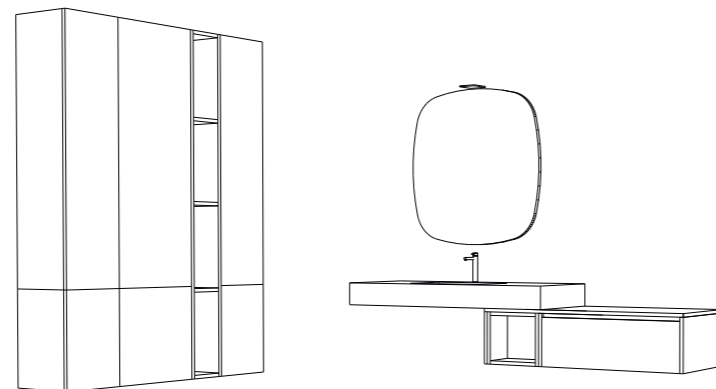

tipologia apertura con cassetto
dimensioni L 198,6 x P 50 x H 38 cm
+ colonne L 125 x P 20 x H 176 cm

piano top lavabo integrato
Sp. 12 x L 105 cm teknostone sciolato
bianco opaco

specchiera Bubble square L 85 x H 85 cm

faretto Quadra

finiture quercia argilla / laccato opaco
verde oliva / teknostone sciolato bianco
opaco

typology drawer opening

size W 198,6 x D 50 x H 38 cm
+ tall units W 125 x D 20 x H 176 cm

top integrated washbasin

Th. 12 x W 105 cm bianco matt box teknostone

mirror Bubble square W 85 x H 85 cm

spotlight Quadra

finishes argilla oak / verde oliva matt
lacquer / bianco matt box teknostone