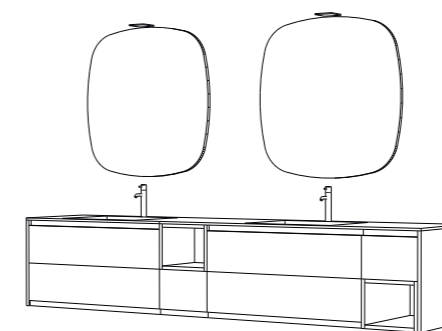

typology drawer opening
size W 93.6 x D 50 x H 50 cm
top Th. 2 x W 93.6 cm Carrara marble
washbasin Cognac W 55 x D 35 x H 14.5 cm
 bianco ceramic
mirror Bubble W 85 x H 55 cm
spotlight Round
finishes bianco oak / Carrara marble /
 bianco ceramic

tipologia apertura con cassetto
dimensioni L 123.6 x P 50 x H 50 cm
piano top Sp. 2 x L 123.6 cm marmo Carrara
lavabo Cognac L 55 x P 35 x H 14.5 cm
 ceramica bianco
specchiera Bubble L 85 x H 55 cm
faretto Round
finiture quercia bianca / laccato opaco
 verde sophie / marmo Carrara /
 ceramica bianco

typology drawer opening
size W 123.6 x D 50 x H 50 cm
top Th. 2 x W 123.6 cm Carrara marble
washbasin Cognac W 55 x D 35 x H 14.5 cm
 bianco ceramic
mirror Bubble W 85 x H 55 cm
spotlight Round
finishes bianco oak / verde sophie matt
 lacquer / Carrara marble / bianco ceramic

P.07

tipologia apertura con cassetto
dimensioni L 243.6 x P 50 x H 50 cm
piano top lavabo integrato
 Sp. 1.2 x L 243.6 cm teknotop bianco opaco
specchiera Bubble square L 85 x H 85 cm
faretto Quadra
finiture quercia grigia / laccato opaco blu /
 teknotop bianco opaco