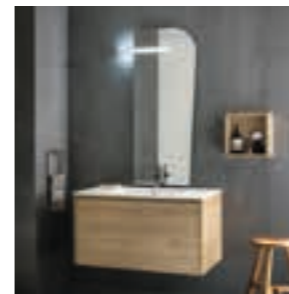

P.17 pag. 91