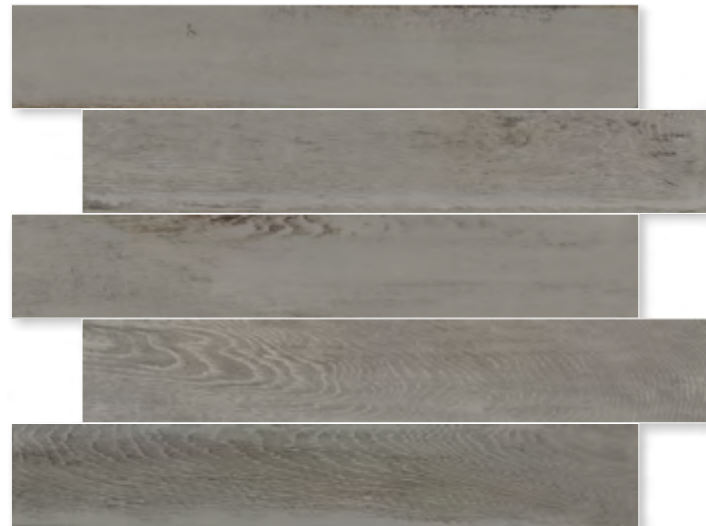

RUSTIC GREY

FORM. 20x120
COD. S201047 LIGNUM Rustic Grey

A8