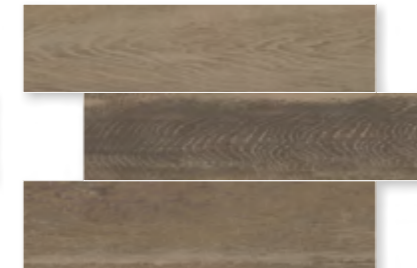

RUSTIC BROWN

FORM. 15x60
COD. S131041 LIGNUM Rustic Brown

37