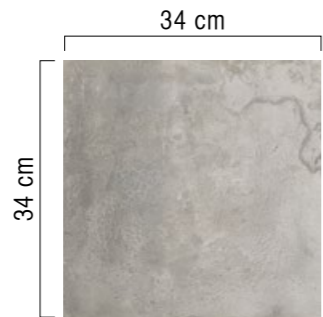

COD.S10242 Ferro

38

IMPASTO COLORATO
colored body 52 cm

COD. S52242 Ferro

40

COD. S7242 Ferro

35

IMPASTO COLORATO
colored body 60 cm